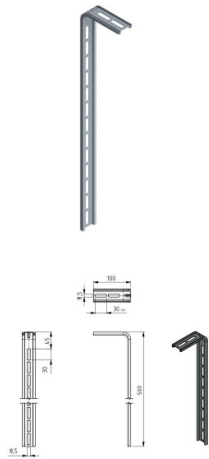

235501-500

Installation bracket 100x500 mm

Unit	Piece
Box	60
Pallet	1800
Weight (kg)	0.31

Product description

Installation bracket for supporting the horizontal tracks from the ceiling.

Technical information