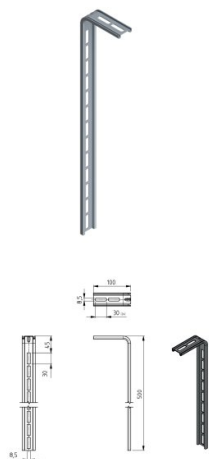

235501-500

Installation bracket 100x500 mm

Unit	Piece
Box	60
Pallet	1800
Weight (kg)	0.31

Product description

Installation bracket for supporting the horizontal tracks from the ceiling.

Technical information