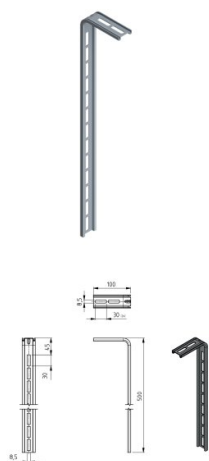

## 235501-500

Installation bracket 100x500 mm

<b>Unit</b>	Piece
<b>Box</b>	60
<b>Pallet</b>	1800
<b>Weight (kg)</b>	0.31

### Product description

Installation bracket for supporting the horizontal tracks from the ceiling.