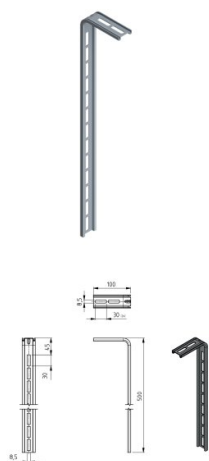

235501-500

Installation bracket 100x500 mm

Unit	Piece
Box	60
Pallet	1800
Weight (kg)	0.31

Product description

Installation bracket for supporting the horizontal tracks from the ceiling.

Technical information