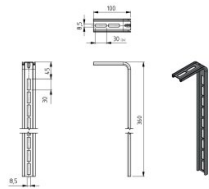

235501-360

Installation bracket 100x360 mm

Unit

Piece

Box

80

Pallet

2880

Weight (kg)

0.28

Product description

Installation bracket for supporting the horizontal tracks from the ceiling.

Technical information