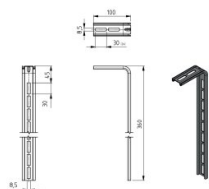

## 235501-360

Installation bracket 100x360 mm

<b>Unit</b>	Piece
<b>Box</b>	80
<b>Pallet</b>	2880
<b>Weight (kg)</b>	0.28

### Product description

Installation bracket for supporting the horizontal tracks from the ceiling.