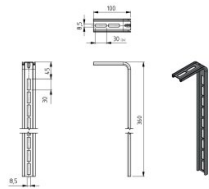

## 235501-360

Installation bracket 100x360 mm

**Unit**

Piece

**Box**

80

**Pallet**

2880

**Weight (kg)**

0.28

### Product description

Installation bracket for supporting the horizontal tracks from the ceiling.