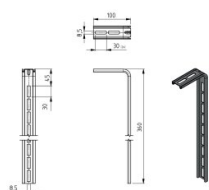

## 235501-360

Installation bracket 100x360 mm

<b>Unit</b>	Piece
<b>Box</b>	80
<b>Pallet</b>	2880
<b>Weight (kg)</b>	0.28

### Product description

Installation bracket for supporting the horizontal tracks from the ceiling.