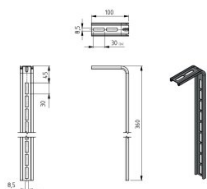

## 235501-360

Installation bracket 100x360 mm

<b>Unit</b>	Piece
<b>Box</b>	80
<b>Pallet</b>	2880
<b>Weight (kg)</b>	0.28

### Product description

Installation bracket for supporting the horizontal tracks from the ceiling.