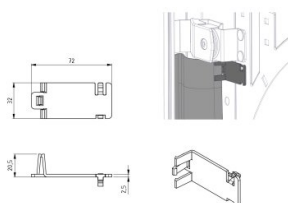

115065

Clamp for full cover Home-X

Unit	Piece
Box	2000
Pallet	16000
Weight (kg)	0.01

Product description

Clamp for attaching the full cover (115400)

Application:HOME-X

Material:Plastic (PA6)

Technical information

HOME Zero	
Thickness (mm)	1.3
Material	PA6
HOME-X	