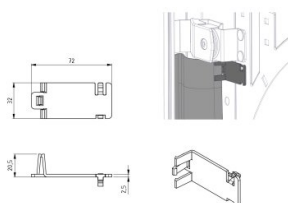

115065

Clamp for full cover Home-X

Unit	Piece
Box	2000
Pallet	16000
Weight (kg)	0.01

Product description

Clamp for attaching the full cover (115400)

Application:HOME-X

Material:Plastic (PA6)

Technical information

HOME Zero

Thickness (mm) 1.3

Material PA6

HOME-X