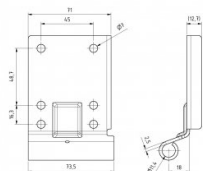

240033-R9016

Bottom bracket Offset=18 HOME-X/R White

Unit	Pair
Box	25
Pallet	1200
Weight (kg)	0.42

Product description

Bottom corner bracket with 18mm offset for our HOME-X and HOME-R system. Suitable for 11mm rollers.

Max. door weight 165 kg. Application: Residential, HOME-X & HOME-R.

Technical information

Max. load (kg)	165
HOME-R	
HOME-X	
Residential	
Cable break device	-
Material	Galvanized steel
Shaft diameter (mm)	11
RAL color	RAL8017