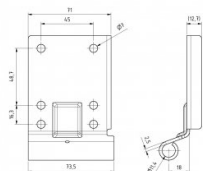

## 240033-R9016

Bottom bracket Offset=18 HOME-X/R White

<b>Unit</b>	Pair
<b>Box</b>	25
<b>Pallet</b>	1200
<b>Weight (kg)</b>	0.42

### Product description

Bottom corner bracket with 18mm offset for our HOME-X and HOME-R system. Suitable for 11mm rollers.

Max. door weight 165 kg. Application: Residential, HOME-X & HOME-R.

### Technical information

<b>Max. load (kg)</b>	165
<b>HOME-R</b>	
<b>HOME-X</b>	
<b>Residential</b>	
<b>Cable break device</b>	-
<b>Material</b>	Galvanized steel
<b>Shaft diameter (mm)</b>	11
<b>RAL color</b>	RAL8017