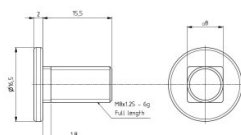

150131

Track bolt 8.8 with square neck - M8 x 15,5

Unit	Piece
Box	2000
Pallet	72000
Weight (kg)	0.01

Product description

Technical information