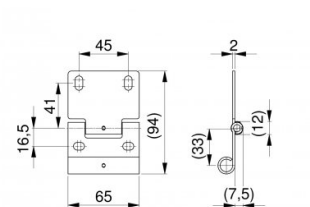

## 230225-R9016

Duplex side hinge Kingspan-Tecnopan Ral9016

<b>Unit</b>	Piece
<b>Box</b>	50
<b>Pallet</b>	1800
<b>Weight (kg)</b>	0.15

### Product description

Side hinge suitable for 11 mm duplex rollers. Installation and set up of the door is easier with duplex rollers and the garagedoor runs more smoothly. The side hinge is not adjustable. Suitable for Tecnopan and Kingspan Finger safe panels. Material: Zinc plated steel. RAL9016

### Technical information

<b>Teckentrup</b>	-
<b>Residential</b>	
<b>Kingspan</b>	
<b>Tecnopan</b>	
<b>Hinge type</b>	Side hinge
<b>Silent</b>	-
<b>Panel thickness (mm)</b>	40
<b>Surface finish</b>	Painted
<b>RAL color</b>	RAL8017
<b>Material</b>	Zinc plated steel