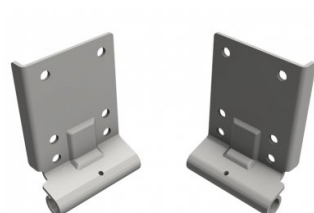

240033

Bottom bracket Offset=18 HOME-X/R Zinc-plated

Unit	Pair
Box	25
Pallet	1200
Weight (kg)	0.41

Product description

Bottom corner bracket with 18mm offset for our HOME-X and HOME-R system. Suitable for 11mm rollers.

Max. door weight 165 kg. Application: Residential, HOME-X & HOME-R.

Technical information

Max. load (kg)	165
HOME-R	
HOME-X	
Residential	
Cable break device	-
Material	Galvanized steel
Shaft diameter (mm)	11
RAL color	RAL9010