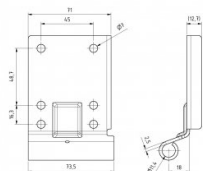

240033

Bottom bracket Offset=18 HOME-X/R Zinc-plated

Unit	Pair
Box	25
Pallet	1200
Weight (kg)	0.41

Product description

Bottom corner bracket with 18mm offset for our HOME-X and HOME-R system. Suitable for 11mm rollers.

Max. door weight 165 kg. Application: Residential, HOME-X & HOME-R.

Technical information

Max. load (kg)	165
HOME-R	
HOME-X	
Residential	
Cable break device	-
Material	Galvanized steel
Shaft diameter (mm)	11
RAL color	RAL9010