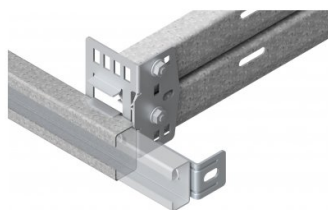

235222

HOME C-Track connection bracket

Unit	Piece
Box	100
Pallet	3600
Weight (kg)	0.16

Product description

- HOME C-track connection bracket connects horizontal track to the cross stabilization C-track
- Suitable for both 53mm and 40mm C-tracks
- If a 53mm C-track is used you will be able to slide in an additional 48 mm C-track to use as wall fixation
- The bracket can be used to mount a HOME system using a frame

Technical information

Thickness (mm)	1.3
Material	-
HOME-F	
HOME-X	