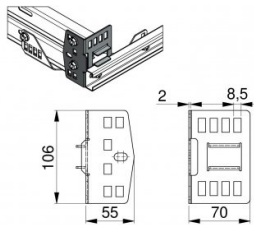

### HOME C-Track connection bracket

<b>Unit</b>	Piece
<b>Box</b>	100
<b>Pallet</b>	3600
<b>Weight (kg)</b>	0.16

### Product description

- HOME C-track connection bracket connects horizontal track to the cross stabilization C-track
- Suitable for both 53mm and 40mm C-tracks
- If a 53mm C-track is used you will be able to slide in an additional 48 mm C-track to use as wall fixation
- The bracket can be used to mount a HOME system using a frame

### Technical information

<b>Thickness (mm)</b>	1.3
<b>Material</b>	-
<b>HOME-F</b>	
<b>HOME-X</b>	