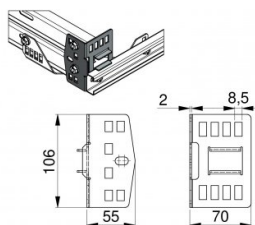

235222

HOME C-Track connection bracket

Unit	Piece
Box	100
Pallet	3600
Weight (kg)	0.16

Product description

- HOME C-track connection bracket connects horizontal track to the cross stabilization C-track
- Suitable for both 53mm and 40mm C-tracks
- If a 53mm C-track is used you will be able to slide in an additional 48 mm C-track to use as wall fixation
- The bracket can be used to mount a HOME system using a frame

Technical information

Thickness (mm)	1.3
Material	-
HOME-F	
HOME-X	