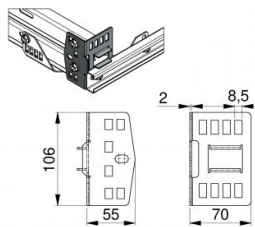

235222

HOME C-Track connection bracket

Unit	Piece
Box	100
Pallet	3600
Weight (kg)	0.16

Product description

- HOME C-track connection bracket connects horizontal track to the cross stabilization C-track
- Suitable for both 53mm and 40mm C-tracks
- If a 53mm C-track is used you will be able to slide in an additional 48 mm C-track to use as wall fixation
- The bracket can be used to mount a HOME system using a frame

Technical information

Thickness (mm)	1.3
Material	-
HOME-F	
HOME-X	