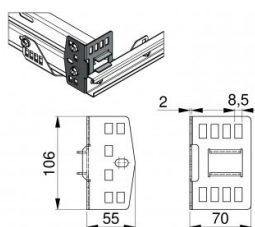

235222

HOME C-Track connection bracket

Unit	Piece
Box	100
Pallet	3600
Weight (kg)	0.16

Product description

- HOME C-track connection bracket connects horizontal track to the cross stabilization C-track
- Suitable for both 53mm and 40mm C-tracks
- If a 53mm C-track is used you will be able to slide in an additional 48 mm C-track to use as wall fixation
- The bracket can be used to mount a HOME system using a frame

Technical information

Thickness (mm)	1.3
Material	-
HOME-F	
HOME-X	