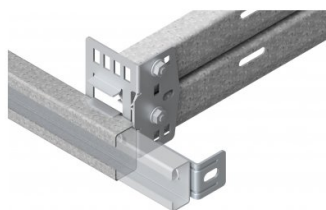

235222

HOME C-Track connection bracket

Unit	Piece
Box	100
Pallet	3600
Weight (kg)	0.16

Product description

- HOME C-track connection bracket connects horizontal track to the cross stabilization C-track
- Suitable for both 53mm and 40mm C-tracks
- If a 53mm C-track is used you will be able to slide in an additional 48 mm C-track to use as wall fixation
- The bracket can be used to mount a HOME system using a frame

Technical information

Thickness (mm)	1.3
Material	-
HOME-F	
HOME-X	