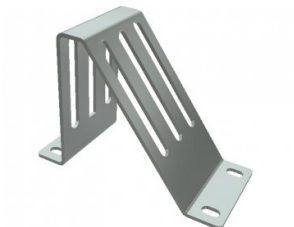

230104

Top roller carrier

Unit	Piece
Box	25
Pallet	1500
Weight (kg)	0.26

Product description

Top roller carrier suitable for mounting roller carriers: [25238.1](#), [25239](#), 230101

Technical information

Industrial

Adjustable

Material Steel

Surface finish Galvanized

Color -