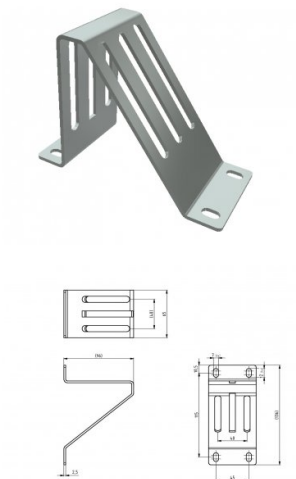

230104

Top roller carrier

Unit	Piece
Box	25
Pallet	1500
Weight (kg)	0.26

Product description

Top roller carrier suitable for mounting roller carriers: [25238.1](#), [25239](#), 230101

Technical information

Industrial

Adjustable

Material Steel

Surface finish Galvanized

Color -