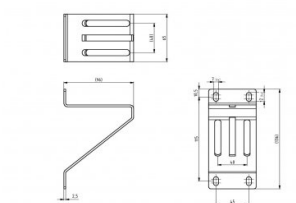

230104

Top roller carrier

Unit	Piece
Box	25
Pallet	1500
Weight (kg)	0.26

Product description

Top roller carrier suitable for mounting roller carriers: [25238.1](#), [25239](#), 230101

Technical information