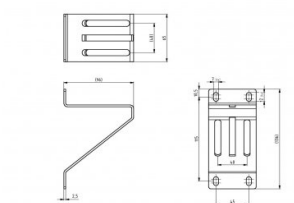

230104

Top roller carrier

Unit	Piece
Box	25
Pallet	1500
Weight (kg)	0.26

Product description

Top roller carrier suitable for mounting roller carriers: [25238.1](#), [25239](#), 230101

Technical information