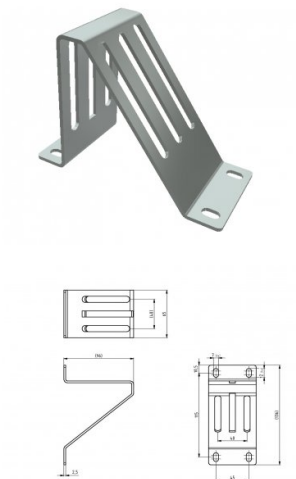

## 230104

Top roller carrier

<b>Unit</b>	Piece
<b>Box</b>	25
<b>Pallet</b>	1500
<b>Weight (kg)</b>	0.26

### Product description

Top roller carrier suitable for mounting roller carriers: [25238.1](#), [25239](#), 230101

### Technical information

**Industrial**

**Adjustable**

**Material** Steel

**Surface finish** Galvanized

**Color** -