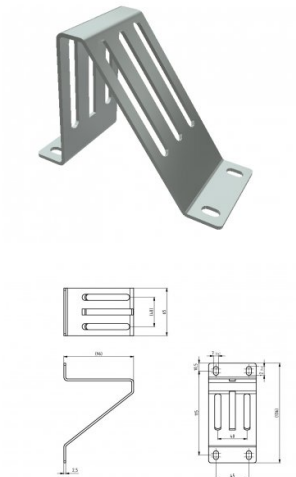

230104

Top roller carrier

Unit	Piece
Box	25
Pallet	1500
Weight (kg)	0.26

Product description

Top roller carrier suitable for mounting roller carriers: [25238.1](#), [25239](#), 230101

Technical information

Industrial

Adjustable

Material Steel

Surface finish Galvanized

Color -