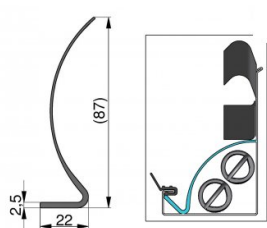

115400-2030

Cover profile HOME L=2030 mm

| | |
|--------------------|-------|
| Unit | Piece |
| Box | 50 |
| Pallet | 1000 |
| Weight (kg) | 0.32 |

Product description

Cover with esthetic finishing. Completely covers the tension springs, located in the vertical angle. Application: Residential; EXS70, EXS40R & HOME-X. Material: Plastic, black L= 2030 mm.

Technical information

| | |
|--------------------|------|
| Length (mm) | 2030 |
| HOME-X | |