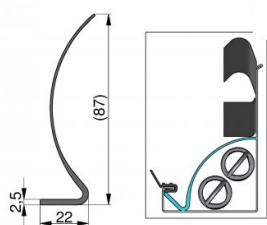

115400-2905

Cover profile HOME L=2905 mm

Unit	Piece
Box	50
Pallet	1000
Weight (kg)	0.46

Product description

Cover with esthetic finishing. Completely covers the tension springs, located in the vertical angle. Application: Residential; EXS70, EXS40R & HOME-X. Material: Plastic, black L= 2905 mm.

Technical information

Length (mm)	0
--------------------	---