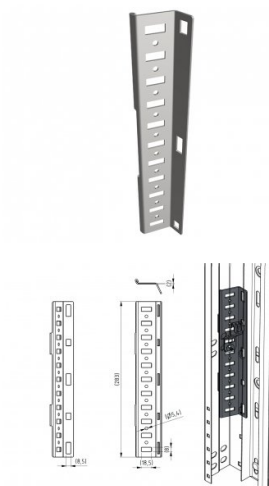

# 115064

Spring connection strip pre-tension stainless steel

<b>Unit</b>	Piece
<b>Box</b>	50
<b>Pallet</b>	2400
<b>Weight (kg)</b>	0.26