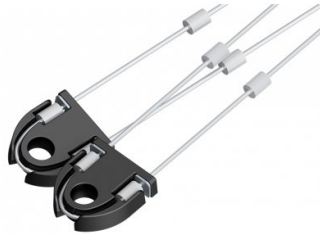

115213-2000

HOME Cable set 2mm incl. Compensator for pre-tension DH=2000

Unit	Set
Box	10
Pallet	100
Weight (kg)	0.15

Product description

HOME Cable set 2mm incl. Compensator for pre-tension DH=2000

Technical information

Door height (mm)	2000
Door System	HOME-X
Max. door weight (kg)	130
Material	Galvanized steel
Application area	Residential
Cable diameter (mm)	2
Length (mm)	4301
Type	6x19+1PP