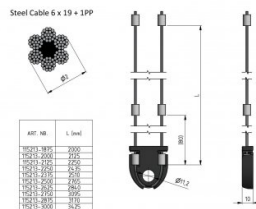

115213-2000

HOME Cable set 2mm incl. Compensator for pre-tension DH=2000

Unit	Set
Box	10
Pallet	100
Weight (kg)	0.15

Product description

HOME Cable set 2mm incl. Compensator for pre-tension DH=2000

Technical information

Door height (mm)	2000
Door System	HOME-X
Max. door weight (kg)	130
Material	Galvanized steel
Application area	Residential
Cable diameter (mm)	2
Length (mm)	4301
Type	6x19+1PP