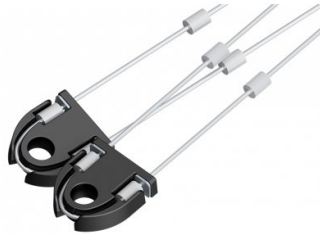

115213-1875

HOME Cable set 2mm incl. Compensator for pre-tension DH=1875

Unit	Set
Box	10
Pallet	100
Weight (kg)	0.14

Product description

HOME Cable set 2mm incl. Compensator for pre-tension DH=1875

Technical information

Door height (mm)	1875
Door System	HOME-X
Max. door weight (kg)	130
Material	Galvanized steel
Application area	Residential
Cable diameter (mm)	2
Length (mm)	4051
Type	6x19+1PP