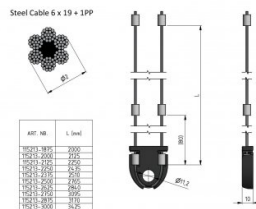

115213-1875

HOME Cable set 2mm incl. Compensator for pre-tension DH=1875

Unit	Set
Box	10
Pallet	100
Weight (kg)	0.14

Product description

HOME Cable set 2mm incl. Compensator for pre-tension DH=1875

Technical information

Door height (mm)	1875
Door System	HOME-X
Max. door weight (kg)	130
Material	Galvanized steel
Application area	Residential
Cable diameter (mm)	2
Length (mm)	4051
Type	6x19+1PP