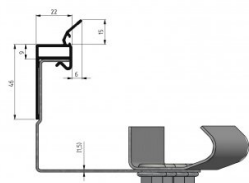

225017-5000

HOME thermal seal L=5000

Unit	Piece
Box	60
Pallet	120
Weight (kg)	1.35

Product description

Technical information

Door System	HOME-X, HOME-F, HOME-R
Application area	Residential
Position	Left, Right, Top
Color	Black
Residential	
Length (mm)	5000
Material	PVC / TPE