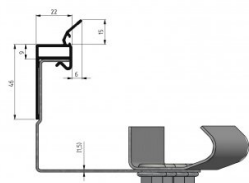

225017-3000

HOME thermal seal L=3000

Unit	Piece
Box	10
Pallet	330
Weight (kg)	0.81

Product description

Technical information

Door System	HOME-X, HOME-F, HOME-R
Application area	Residential
Position	Left, Right, Top
Color	Black
Residential	
Length (mm)	3000
Material	PVC / TPE