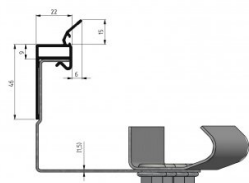

225017-2500

HOME thermal seal L=2500

Unit	Piece
Box	10
Pallet	330
Weight (kg)	0.68

Product description

Technical information

Door System	HOME-X, HOME-F, HOME-R
Application area	Residential
Position	Left, Right, Top
Color	Black
Residential	
Length (mm)	2500
Material	PVC / TPE