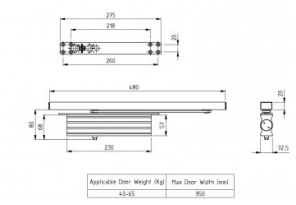

875074

Concealed door closer with guide track 480mm

Unit	Piece
Box	10
Pallet	240
Weight (kg)	1.95

Product description

Door closer, recessed version, therefore the door closer is not visible.

Suitable for a door of max. 950mm door width and max. weight of 65 kg.

Matching end stops: 280200 and matching screws 150807 + 150126.

Technical information

Industrial

Residential

Box / component Component

Position Both

Material Aluminum

Panel height (mm) 0