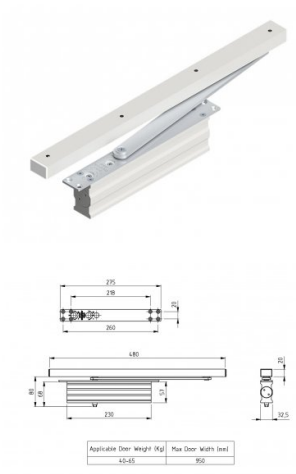

## 875074

Concealed door closer with guide track 480mm

<b>Unit</b>	Piece
<b>Box</b>	10
<b>Pallet</b>	240
<b>Weight (kg)</b>	1.95

### Product description

Door closer, recessed version, therefore the door closer is not visible.

Suitable for a door of max. 950mm door width and max. weight of 65 kg.

Matching end stops: 280200 and matching screws 150807 + 150126.