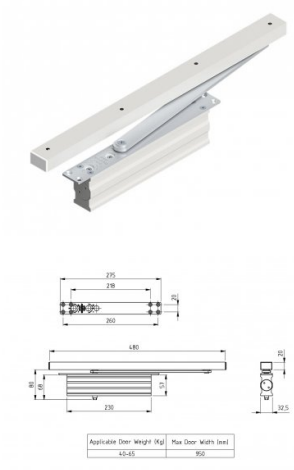

875074

Concealed door closer with guide track 480mm

Unit	Piece
Box	10
Pallet	240
Weight (kg)	1.95

Product description

Door closer, recessed version, therefore the door closer is not visible.

Suitable for a door of max. 950mm door width and max. weight of 65 kg.

Matching end stops: 280200 and matching screws 150807 + 150126.

Technical information

Industrial

Residential

Box / component Component

Position Both

Material Aluminum

Panel height (mm) 0