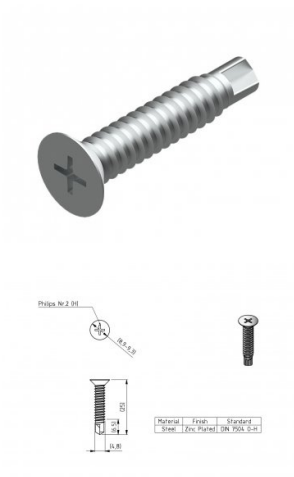

150807

Self-drilling screw countersunk head ST4,8X25mm

Unit	Piece
Box	1000
Pallet	10000
Weight (kg)	0

Product description

This screw is needed to fix the slide rod of door closer 875074 and end stop 280200.

Technical information

Industrial	
Residential	
Box / component	Component
Position	-
Material	Steel
Panel height (mm)	0
Color	Grey