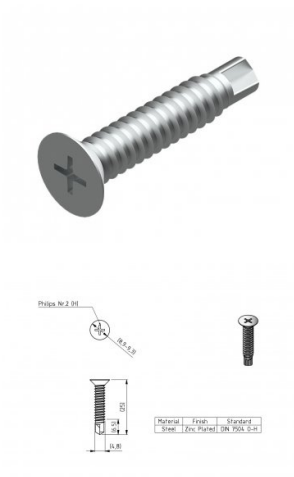

150807

Self-drilling screw countersunk head ST4,8X25mm

| | |
|--------------------|-------|
| Unit | Piece |
| Box | 1000 |
| Pallet | 10000 |
| Weight (kg) | 0 |

Product description

This screw is needed to fix the slide rod of door closer 875074 and end stop 280200.

Technical information

| | |
|--------------------------|-----------|
| Industrial | |
| Residential | |
| Box / component | Component |
| Position | - |
| Material | Steel |
| Panel height (mm) | 0 |
| Color | Grey |