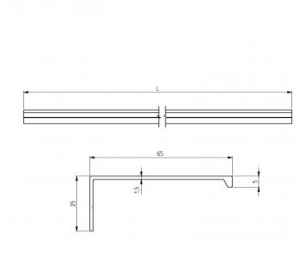

820604-7200

Alu Full Vision Strengthening Profile H=65 Ano L=7200

Unit	Piece
Box	2
Pallet	100
Weight (kg)	2.79

Product description

Reinforcement profile to be used with full-vision doors >4500mm.

Fastening by means of steel blind rivets.

Suitable for 40mm panels.

Material: anodized aluminum.

Industrial and residential use.

Technical information

Industrial	
Residential	
Material	Aluminium
Length (mm)	7200
Surface finish	-