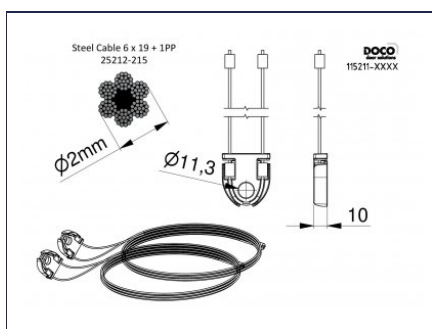

## 115211-3000

HOME Cable set 2 mm for doorheight 3000 mm

|                    |      |
|--------------------|------|
| <b>Unit</b>        | Set  |
| <b>Box</b>         | 20   |
| <b>Pallet</b>      | 100  |
| <b>Weight (kg)</b> | 0.22 |

### Product description

Application: Residential, HOME-X. Material: Zinc plated steel cable with PP-core DH=3000mm.

### Product information

|                              |                  |
|------------------------------|------------------|
| <b>Length (mm)</b>           | 6901             |
| <b>Max. door weight (kg)</b> | 130              |
| <b>Material</b>              | Galvanized steel |
| <b>Cable diameter (mm)</b>   | 2                |
| <b>Set length (mm)</b>       | 0                |
| <b>Type</b>                  | 6x19+1PP         |
| <b>Residential</b>           | ✓                |
| <b>HOME-X</b>                | ✓                |
| <b>Doorheight 3000 mm</b>    | ✓                |