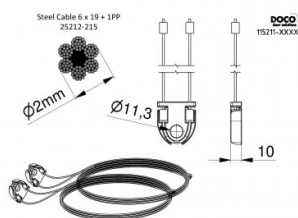

## 115211-3000

HOME Cable set 2 mm for doorheight 3000 mm

<b>Unit</b>	Set
<b>Box</b>	20
<b>Pallet</b>	100
<b>Weight (kg)</b>	0.22

### Product description

Application: Residential, HOME-X. Material: Zinc plated steel cable with PP-core DH=3000mm.

### Technical information

<b>Door height (mm)</b>	3000
<b>Door System</b>	HOME-X
<b>Max. door weight (kg)</b>	130
<b>Material</b>	Galvanized steel
<b>Application area</b>	Residential
<b>Cable diameter (mm)</b>	2
<b>Length (mm)</b>	6901
<b>Type</b>	6x19+1PP