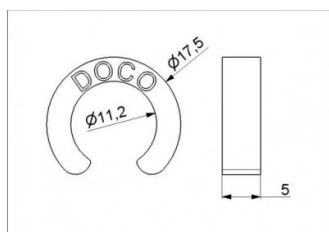

## 150001-12

Distance clip  $\phi 11.5$  mm RAL9006. Bag of 12 pcs.

<b>Unit</b>	Bag
<b>Box</b>	600
<b>Pallet</b>	24000
<b>Weight (kg)</b>	0.01

### Product description

Able to put on rollers after installation. Suitable for 11 mm rollers. Thickness 5mm. Color similar to RAL 9006.

Set Packed per 12 pieces

### Technical information

<b>Width (mm)</b>	5
<b>Material</b>	POM
<b>HOME-R</b>	
<b>HOME-X</b>	
<b>Shaft diameter (mm)</b>	11
<b>HOME-F</b>	