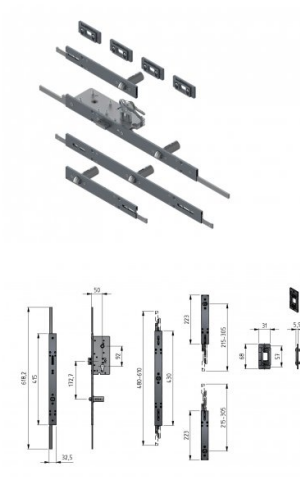

280300

Multilock DIN-Right

Unit	Set
Box	2
Pallet	25
Weight (kg)	3.6

Product description

Complete set of the multilock DIN Right for 4 panels, suitable for 500, 555 and 610 mm panels (adjustable). Can be used with door handles 280014 and 280015 and central closing plate 280301. This set includes a Euro cylinder, 4 adjustable lock plates & 3 keys.

Technical information

Euro_Cylinder	-
Surface finish	Galvanized
Material	Steel
Residential