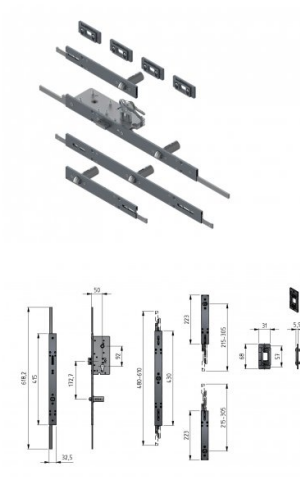

280300

Multilock DIN-Right

Unit	Set
Box	2
Pallet	25
Weight (kg)	3.6

Product description

Complete set of the multilock DIN Right for 4 panels, suitable for 500, 555 and 610 mm panels (adjustable). Can be used with door handles 280014 and 280015 and central closing plate 280301. This set includes a Euro cylinder, 4 adjustable lock plates & 3 keys.

Technical information

Euro_Cylinder	-
Surface finish	Galvanized
Material	Steel
Residential	