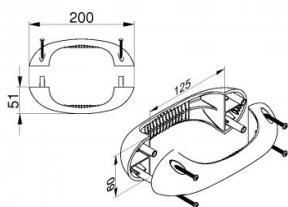

## 285101

Handle black

<b>Unit</b>	Set
<b>Box</b>	25
<b>Pallet</b>	600
<b>Weight (kg)</b>	0.13

### Product description

Interior & exterior handle, black plastic.  
 Modern ergonomical design.  
 Suitable for panels 38-40mm.  
 Including 4 cross head screw, Zinc plated.  
 Material: ABS. black.

### Technical information

<b>Surface finish</b>	Black
<b>Length (mm)</b>	200
<b>Material</b>	ABS
<b>Industrial</b>	
<b>Residential</b>	