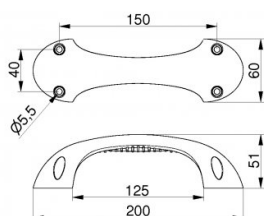

285100

Handle black inner part

Unit	Piece
Box	50
Pallet	1200
Weight (kg)	0.05

Product description

Modern ergonomical design. Suitable for all panels.
Easy to install with screw 14028. (not included).

Application: Residential/Industrial.

Material: ABS, blackPlastic handle. black.

Technical information

Surface finish	Black
Length (mm)	200
Material	ABS
Industrial	
Residential	