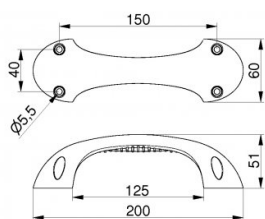

285100

Handle black inner part

Unit	Piece
Box	50
Pallet	1200
Weight (kg)	0.05

Product description

Modern ergonomical design. Suitable for all panels.
Easy to install with screw 14028. (not included).

Application: Residential/Industrial.

Material: ABS, blackPlastic handle. black.

Technical information

Surface finish	Black
Length (mm)	200
Material	ABS
Industrial	
Residential	