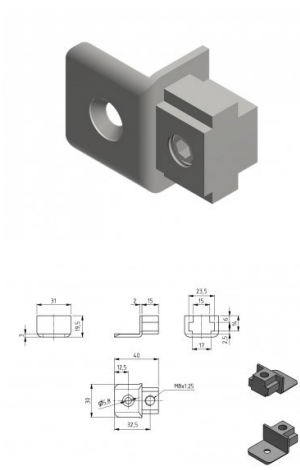

## 280200

doorcloser endstop

<b>Unit</b>	Piece
<b>Box</b>	200
<b>Pallet</b>	2400
<b>Weight (kg)</b>	0.05

### Product description

this end stop is suitable for securing the sliding rod of door closer 875074.

### Technical information

<b>Industrial</b>	
<b>Residential</b>	
<b>Box / component</b>	Component
<b>Position</b>	Both
<b>Material</b>	Cast steel
<b>Panel height (mm)</b>	0
<b>Color</b>	Grey