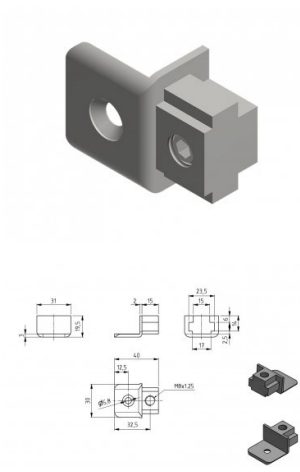

280200

doorcloser endstop

Unit	Piece
Box	200
Pallet	2400
Weight (kg)	0.05

Product description

this end stop is suitable for securing the sliding rod of door closer 875074.

Technical information

Industrial	
Residential	
Box / component	Component
Position	Both
Material	Cast steel
Panel height (mm)	0
Color	Grey