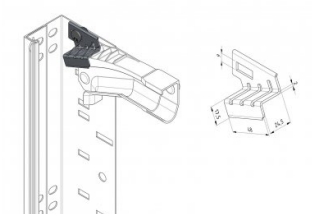

## 235034

Burglar resistant top bracket

<b>Unit</b>	Pair
<b>Box</b>	100
<b>Pallet</b>	200
<b>Weight (kg)</b>	0.01

### Product description

This top bracket reinforces the aluminum curve, making it more difficult to break into the garage. Together with track profile 235030 and floor bracket 235031, doors can be certified according SKG-IKOB requirements. Fasteners not included.  
Manual: 235030/235031/235034 (Burglar resistant products) (05-2019).

### Technical information

<b>Thickness (mm)</b>	1.3
<b>Material</b>	-
<b>HOME Anti Burglar</b>	