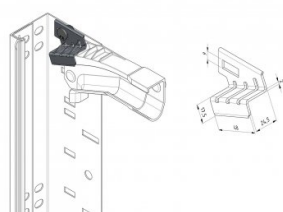

235034

Burglar resistant top bracket

Unit	Pair
Box	100
Pallet	200
Weight (kg)	0.01

Product description

This top bracket reinforces the aluminum curve, making it more difficult to break into the garage. Together with track profile 235030 and floor bracket 235031, doors can be certified according SKG-IKOB requirements. Fasteners not included.
Manual: 235030/235031/235034 (Burglar resistant products) (05-2019).

Technical information

Thickness (mm)	1.3
Material	-
HOME Anti Burglar	