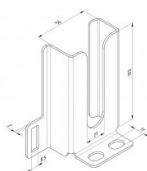

## 235031

Burglar resistant bottom bracket

<b>Unit</b>	Pair
<b>Box</b>	20
<b>Pallet</b>	1200
<b>Weight (kg)</b>	0.39

### Product description

This floor bracket reinforces the door at the bottom roller, making it more difficult to break into the garage. Together with track profile 235030 and top bracket 235034, doors can be certified according SKG-IKOB requirements. Fasteners not included.