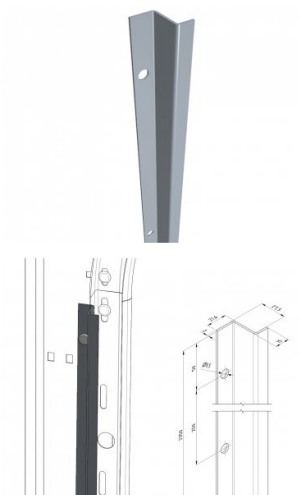

## 235030

Burglar resistant track profile

<b>Unit</b>	Piece
<b>Box</b>	2
<b>Pallet</b>	25
<b>Weight (kg)</b>	2.22

### Product description

This track profile reinforces the vertical angle, making it more difficult to break into the garage. Together with floor bracket 235031 and top bracket 235034, doors can be certified according SKG-IKOB requirements. Fasteners not included. Manual: 235030/235031/235034 (Burglar resistant products) (05-2019).

### Technical information

<b>Thickness (mm)</b>	1.3
<b>Material</b>	-
<b>HOME Anti Burglar</b>	