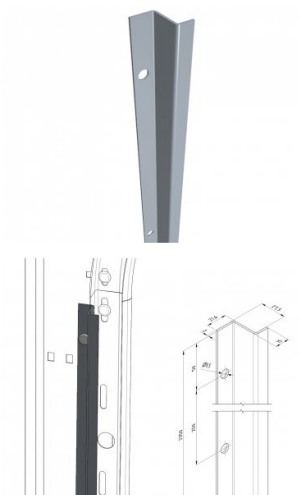

235030

Burglar resistant track profile

Unit	Piece
Box	2
Pallet	25
Weight (kg)	2.22

Product description

This track profile reinforces the vertical angle, making it more difficult to break into the garage. Together with floor bracket 235031 and top bracket 235034, doors can be certified according SKG-IKOB requirements. Fasteners not included. Manual: 235030/235031/235034 (Burglar resistant products) (05-2019).

Technical information

Thickness (mm)	1.3
Material	-
HOME Anti Burglar	