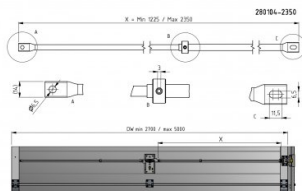

280104-2350

Rod connection for door max. 5000 mm

Unit	Piece
Box	25
Pallet	900
Weight (kg)	0.56

Product description

Technical information

Panel thickness (mm) 40

HOME-X

HOME-F