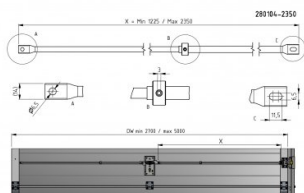

## 280104-2350

Rod connection for door max. 5000 mm

<b>Unit</b>	Piece
<b>Box</b>	25
<b>Pallet</b>	900
<b>Weight (kg)</b>	0.56

### Technical information

<b>Panel thickness (mm)</b>	40
<b>HOME-X</b>	
<b>HOME-F</b>	
<b>HOME-R</b>	