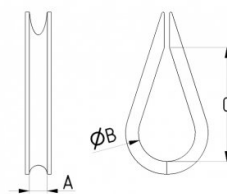

25804

Eye for steel cable d=6 mm

Unit	Piece
Box	100
Pallet	6000
Weight (kg)	0.01

Product description

Cable thimble (eye) for steel cable, zinc plated.

Material: Zinc-plated steel

Unit: 100. pieces

A: 7mm.

This component is intended for use within an assembly of a sectional door. It is not a complete product on its own, but a part of a larger whole.

The responsibility for the correct selection, sizing, assembly, and the final conformity of the assembled 'end product' lies with the party that processes or markets the component.

DOCO accepts no liability for the use of this component within the total assembly or for the conformity of the final product.

Technical information

Material	Galvanized steel
Cable diameter (mm)	6