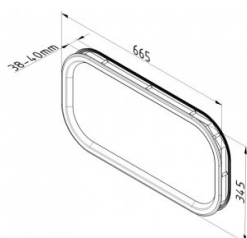

## 85600

Oval window 663x343 mm, -sealed glass-

<b>Unit</b>	Piece
<b>Box</b>	8
<b>Pallet</b>	192
<b>Weight (kg)</b>	1.72

### Product description

Sight dimensions (b x h): 595 x 275 mm.

Cutting dimensions (b x h): 638 x 320 mm.

Radius R100. U = 2,7 W/m<sup>2</sup>K.

Window consists of 2 frames.

Outer frame: glued 2x 2mm PMMA glazed: provided with butyl seal for max 0.5 mm unevenness.

Greater unevenness (ie panel with dents) will need additional sealant.

Inner frame: open; supplied with 12 fixing screws.

Material frame: Polystyrene, black.