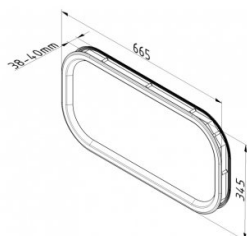

## 85600

Oval window 663x343 mm, -sealed glass-

<b>Unit</b>	Piece
<b>Box</b>	8
<b>Pallet</b>	192
<b>Weight (kg)</b>	1.72

### Product description

Sight dimensions (b x h): 595 x 275 mm.

Cutting dimensions (b x h): 638 x 320 mm.

Radius R100. U = 2,7 W/m<sup>2</sup>K.

Window consists of 2 frames.

Outer frame: glued 2x 2mm PMMA glazed: provided with butyl seal for max 0.5 mm unevenness.

Greater unevenness (ie panel with dents) will need additional sealant.

Inner frame: open; supplied with 12 fixing screws.

Material frame: Polystyrene, black.