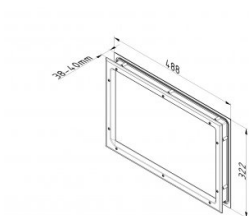

## 840606

Window 466x300/424x258 mm, white, -sealed glass-. Dimension like 85606

<b>Unit</b>	Piece
<b>Box</b>	8
<b>Pallet</b>	256
<b>Weight (kg)</b>	1.58

### Product description

Sight dimensions (b x h): 424 x 258 mm.

Cutting dimensions (b x h): 466 x 300 mm.

Window consists of an outer frame with glued 2mm PMMA glass, which is completely sealed.

Condensation or penetrating of dust is not possible.

Butyl seal for max 0.5 mm unevenness.

Greater unevenness (ie panel with dents) will need additional seal.

Material frame: Polystyrene, white with wood grain finish.

### Technical information

<b>Maximum tightening torque (Nm)</b>	1.6
<b>Panel thickness (mm)</b>	40
<b>Dimension</b>	424 x 258/466 x 300
<b>Material finish</b>	ABS - grained
<b>Glazing</b>	PMMA 2,0
<b>Window type</b>	Rounded corners
<b>Screws included</b>	