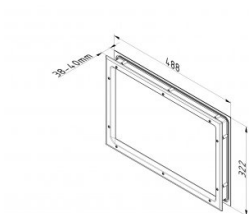

840606

Window 466x300/424x258 mm, white, -sealed glass-. Dimension like 85606

Unit	Piece
Box	8
Pallet	256
Weight (kg)	1.58

Product description

Sight dimensions (b x h): 424 x 258 mm.

Cutting dimensions (b x h): 466 x 300 mm.

Window consists of an outer frame with glued 2mm PMMA glass, which is completely sealed.

Condensation or penetrating of dust is not possible.

Butyl seal for max 0.5 mm unevenness.

Greater unevenness (ie panel with dents) will need additional seal.

Material frame: Polystyrene, white with wood grain finish.

Technical information

Maximum tightening torque (Nm)	1.6
Panel thickness (mm)	40
Dimension	424 x 258/466 x 300
Material finish	ABS - grained
Glazing	PMMA 2,0
Window type	Rounded corners
Screws included	