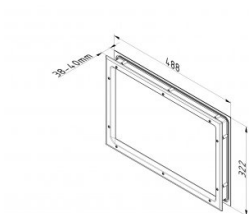

840606

Window 466x300/424x258 mm, white, -sealed glass-. Dimension like 85606

| | |
|--------------------|-------|
| Unit | Piece |
| Box | 8 |
| Pallet | 256 |
| Weight (kg) | 1.58 |

Product description

Sight dimensions (b x h): 424 x 258 mm.

Cutting dimensions (b x h): 466 x 300 mm.

Window consists of an outer frame with glued 2mm PMMA glass, which is completely sealed.

Condensation or penetrating of dust is not possible.

Butyl seal for max 0.5 mm unevenness.

Greater unevenness (ie panel with dents) will need additional seal.

Material frame: Polystyrene, white with wood grain finish.

Technical information

| | |
|---------------------------------------|---------------------|
| Maximum tightening torque (Nm) | 1.6 |
| Panel thickness (mm) | 40 |
| Dimension | 424 x 258/466 x 300 |
| Material finish | ABS - grained |
| Window type | Rounded corners |
| Screws included | |