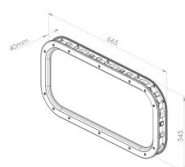

## 840231

Window 665x345/640x320/575x260 mm for panel 40 mm, outside black R9005, inside black R9005, superficie speciale, screws, frame finish ABS - grained, glazing AA

<b>Unit</b>	Piece
<b>Box</b>	8
<b>Pallet</b>	120
<b>Weight (kg)</b>	1.7

### Product description

The sealant applied on the external window frame fills in the inequalities of door panel up to 1,0 mm. In case of deeper inequalities it is advised to use additional sealant.

### Technical information

<b>Color</b>	Black
<b>Application area</b>	Industrial
<b>Panel thickness (mm)</b>	40
<b>Material finish</b>	ABS - grained
<b>Glazing</b>	PMMA 2,0
<b>Window type</b>	Rounded corners
<b>Screws included</b>	
<b>Cut-out dimensions (mm)</b>	640 x 320
<b>Outer frame dimensions (mm)</b>	665 x 345
<b>Sight dimensions (mm)</b>	575 x 260