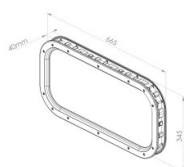

## 840231

Window 665x345/640x320/575x260 mm for panel 40 mm, outside black R9005, inside black R9005, superficie speciale, screws, frame finish ABS - grained, glazing AA

<b>Unit</b>	Piece
<b>Box</b>	8
<b>Pallet</b>	120
<b>Weight (kg)</b>	1.7

### Product description

The sealant applied on the external window frame fills in the inequalities of door panel up to 1,0 mm. In case of deeper inequalities it is advised to use additional sealant.

### Technical information

<b>Color</b>	Black
<b>Application area</b>	Industrial
<b>Panel thickness (mm)</b>	40
<b>Material finish</b>	ABS - grained
<b>Glazing</b>	PMMA 2,0
<b>Window type</b>	Rounded corners
<b>Screws included</b>	
<b>Cut-out dimensions (mm)</b>	640 x 320
<b>Outer frame dimensions (mm)</b>	665 x 345
<b>Sight dimensions (mm)</b>	575 x 260