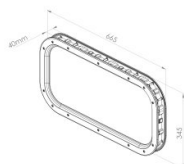

## 840231

Window 665x345/640x320/575x260 mm for panel 40 mm, outside black R9005, inside black R9005, superficie speciale, screws, frame finish ABS - grained, glazing AA

<b>Unit</b>	Piece
<b>Box</b>	8
<b>Pallet</b>	120
<b>Weight (kg)</b>	1.7

### Product description

The sealant applied on the external window frame fills in the inequalities of door panel up to 1,0 mm. In case of deeper inequalities it is advised to use additional sealant.

### Technical information

<b>Color</b>	Black
<b>Application area</b>	Industrial
<b>Panel thickness (mm)</b>	40
<b>Material finish</b>	ABS - grained
<b>Glass type</b>	PMMA 2,0
<b>Window type</b>	Rounded corners
<b>Screws included</b>	
<b>Cut-out dimensions (mm)</b>	640 x 320
<b>Outer frame dimensions (mm)</b>	665 x 345
<b>Sight dimensions (mm)</b>	575 x 260