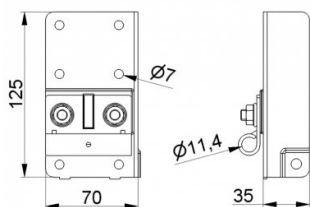

25052-R9016

Bottom bracket Offset=13,2 HOME-X/R White

| | |
|--------------------|------|
| Unit | Pair |
| Box | 25 |
| Pallet | 500 |
| Weight (kg) | 0.52 |

Product description

Bottom corner bracket with separate roller carrier. Application: Residential, front/rear springs. Maximum doorweight 165kg. Material: Zinc-plated steel RAL9016.

Technical information

| | |
|----------------------------|---------|
| Max. load (kg) | 295 |
| Residential | |
| Cable break device | - |
| Material | Steel |
| Shaft diameter (mm) | 11 |
| RAL color | RAL9010 |