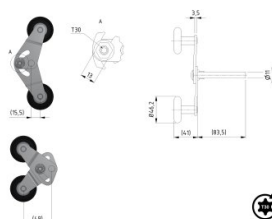

## 250162

Duplex roller residential 46/11/83,5 mm

<b>Unit</b>	Piece
<b>Box</b>	50
<b>Pallet</b>	1800
<b>Weight (kg)</b>	0.35

### Product description

Duplex Roller Residential 46/11/74 35kg.

Easy adjustable to obtain the best panel adjustment.

Shaft diameter x length: Ø11 x 73,5 mm.

Roller diameter: Ø46 mm. Use with side hinge: 25163 / 25164 / 25165 / 25170.

Maximum door width: 5500mm.

Max. load: 35 kg at 750.000 revolutions.

Application: Residential HOME.

Material: Zinc plated steel. plastic tyre (black).

### Technical information

<b>Application area</b>	Residential
<b>Roller type</b>	Duplex
<b>Bearing type</b>	Standard
<b>Material</b>	Galvanized steel
<b>Tyre diameter (mm)</b>	46
<b>Shaft diameter (mm)</b>	11
<b>Shaft length (mm)</b>	85
<b>Tyre material</b>	PA6
<b>Color</b>	Black