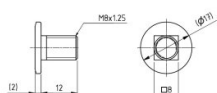

## 14024

Track bolt M8x12mm c8.8

<b>Unit</b>	Piece
<b>Box</b>	3000
<b>Pallet</b>	108000
<b>Weight (kg)</b>	0.01

### Product description

Universal M8x12 bolt. Especially suitable for tracks with reduced side room. 8.8 quality. Material: Zinc-plated steel.

### Technical information

<b>Diameter thread ("/mm)</b>	M8
<b>Length (mm)</b>	10.5
<b>Material</b>	Steel
<b>Surface finish</b>	Galvanized