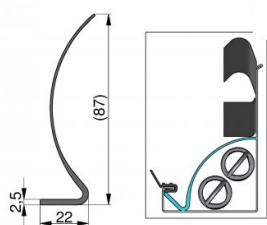

115400-2405

Cover profile HOME L=2405 mm

Unit	Piece
Box	50
Pallet	1000
Weight (kg)	0.38

Product description

Cover with esthetic finishing. Completely covers the tension springs, located in the vertical angle. Application: Residential; EXS70, EXS40R & HOME-X. Material: Plastic, black L= 2405 mm.

Technical information

Length (mm)	2405
HOME-X	