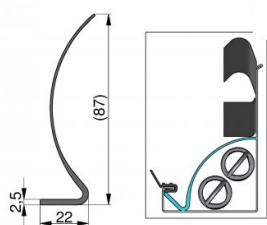

## 115400-2405

Cover profile HOME L=2405 mm

<b>Unit</b>	Piece
<b>Box</b>	50
<b>Pallet</b>	1000
<b>Weight (kg)</b>	0.38

### Product description

Cover with esthetic finishing. Completely covers the tension springs, located in the vertical angle. Application: Residential; EXS70, EXS40R & HOME-X. Material: Plastic, black L= 2405 mm.

### Technical information

<b>Length (mm)</b>	2405
<b>HOME-X</b>	