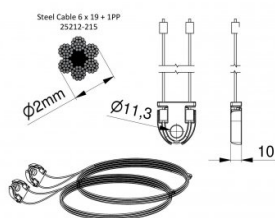

## 115211-2500

HOME Cable set 2 mm for doorheight 2500 mm

<b>Unit</b>	Set
<b>Box</b>	20
<b>Pallet</b>	100
<b>Weight (kg)</b>	0.18

### Product description

Application: Residential, HOME-X. Material: Zinc plated steel cable with PP-core DH=2500mm.

### Technical information

<b>Door height (mm)</b>	2500
<b>Door System</b>	HOME-X
<b>Max. door weight (kg)</b>	130
<b>Material</b>	Galvanized steel
<b>Application area</b>	Residential
<b>Cable diameter (mm)</b>	2
<b>Length (mm)</b>	5581
<b>Type</b>	6x19+1PP