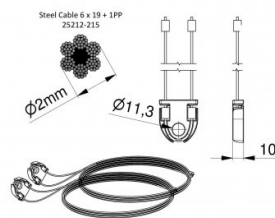

115211-2125

HOME Cable set 2 mm for doorheight 2125 mm

Unit	Set
Box	20
Pallet	100
Weight (kg)	0.16

Product description

Application: Residential, HOME-X. Material: Zinc plated steel cable with PP-core DH=2125mm.

Technical information

Door height (mm)	2125
Door System	HOME-X
Max. door weight (kg)	130
Material	Galvanized steel
Application area	Residential
Cable diameter (mm)	2
Length (mm)	4551
Type	6x19+1PP