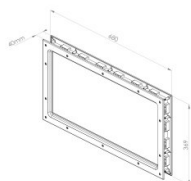

840241

Window 680x369/657x347/593x282 mm for panel 40 mm, outside black R9005, inside black R9005, superficie speciale, screws, frame finish ABS - grained, glazing AA

| | |
|--------------------|-------|
| Unit | Piece |
| Box | 8 |
| Pallet | 120 |
| Weight (kg) | 2.1 |

Product description

The sealant applied on the external window frame fills in the inequalities of door panel up to 1,0 mm. In case of deeper inequalities it is advised to use additional sealant.

Technical information

| | |
|------------------------------------|-------------------------|
| Color | Black |
| Application area | Residential, Industrial |
| Panel thickness (mm) | 40 |
| Material finish | ABS - grained |
| Glazing | PMMA 2,0 |
| Window type | Rounded corners |
| Screws included | |
| Cut-out dimensions (mm) | 657 x 347 |
| Outer frame dimensions (mm) | 680 x 369 |
| Sight dimensions (mm) | 593 x 282 |