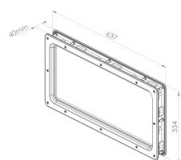

## 840201

Window 637x334/615x310/551x245 mm for panel 40 mm, outside black, inside black, Screws, frame finish  
ABS - grained, glazing PMMA 2,0 mm

<b>Unit</b>	Piece
<b>Box</b>	8
<b>Pallet</b>	120
<b>Weight (kg)</b>	1.7

### Product description

The sealant applied on the external window frame fills in the inequalities of door panel up to 1,0 mm. In case of deeper inequalities it is advised to use additional sealant.

### Technical information

<b>Color</b>	Black
<b>Application area</b>	Residential, Industrial
<b>Maximum tightening torque (Nm)</b>	1.6
<b>Panel thickness (mm)</b>	40
<b>Material finish</b>	ABS - grained
<b>Glazing</b>	PMMA 2,0
<b>Window type</b>	Rounded corners
<b>Screws included</b>	
<b>Cut-out dimensions (mm)</b>	615 x 310
<b>Outer frame dimensions (mm)</b>	637 x 334
<b>Sight dimensions (mm)</b>	551 x 245