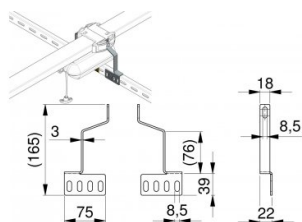

### Operator bracket set

<b>Unit</b>	Set
<b>Box</b>	50
<b>Pallet</b>	1800
<b>Weight (kg)</b>	0.34

### Product description

Set to mount a SOMMER operator (pro+ / base+) to the C-track. One set consists of 2 mounting brackets, 2 warning stickers and fasteners. Maximum door width 4000 mm. Please note: for use with HOME-R more build in space is required.

### Technical information

<b>Thickness (mm)</b>	1.3
<b>Material</b>	-
<b>HOME-R</b>	
<b>HOME-F</b>	
<b>HOME-X</b>	