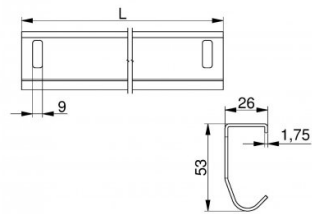

220000-7000

Vertical track 1.75 mm L=7000 mm

Unit	Piece
Box	20
Pallet	100
Weight (kg)	9.57

Product description

Application: Industrial. Material: Zinc-plated steel. L=7000mm.

Technical information

Thickness (mm)	1.5
Material	-
Industrial	
Width track	2"
Length (mm)	7000