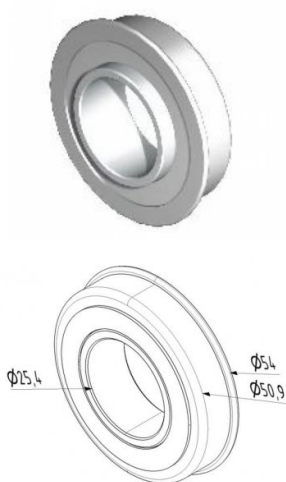

13026.1

Bearing 25,4 mm

Unit	Piece
Box	180
Pallet	7200
Weight (kg)	0.1

Product description

Suitable for mounting in bearing bracket or stationary plugs.
Maximum load: 180 kg.

Technical information

Material	-
Has retainer	-
Shaft diameter ("/mm)	1" (25,4)