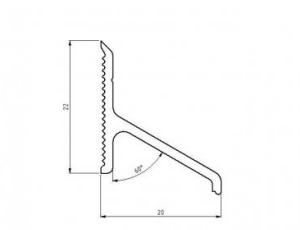

875003-3620

Alu. Rain profile for pass door L=3620 mm Anodised

Unit	Piece
Box	4
Pallet	100
Weight (kg)	0.68

Product description

Aluminum profile that can be mounted above the pass door, keeping rain water outside.

Technical information

Residential	
Box / component	Component
Position	Top
Material	Aluminum
Panel height (mm)	0
Color	-