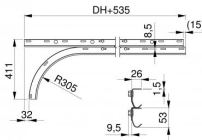

43008-2500

Horizontal trackset straight HOME bolted H=2500

Unit	Pair
Box	25
Pallet	50
Weight (kg)	10.61

Product description

This article comes in two different versions. Depending on the stock you will either receive V1 or V2. Below you will find a description of the version differences.

Please note that the rails have a slightly different geometry than our latest version, but remain 100% compatible with the HOME door system.

43007 & 43008 V1

- 2 identical rails
- Alignment profile 235037

43007 & 43008 V2

- 2 different rails
- Upper rail old design
- Lower rail (curve) with safety edge
- Alignment profile 235037

V1

V2