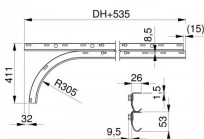

43008-2500

Horizontal trackset straight HOME bolted H=2500

Unit	Pair
Box	25
Pallet	50
Weight (kg)	10.61

Product description

This article comes in two different versions. Depending on the stock you will either receive V1 or V2. Below you will find a description of the version differences.

Please note that the rails have a slightly different geometry than our latest version, but remain 100% compatible with the HOME door system.

43007 & 43008 V1

- 2 identical rails
- Alignment profile 235037

43007 & 43008 V2

- 2 different rails
- Upper rail old design
- Lower rail (curve) with safety edge
- Alignment profile 235037

V1

V2