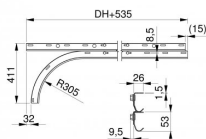

43008-2500

Horizontal trackset straight HOME bolted H=2500

This information is subject to change. Check our website for updates. This document was generated on 2026-06-19

01:04 GMT...

This information is subject to change. Check our website for updates. This document was generated on 2026-06-19

01:04 GMT...

| | |
|--------------------|-------|
| Unit | Pair |
| Box | 25 |
| Pallet | 50 |
| Weight (kg) | 10.61 |

Product description

This article comes in two different versions. Depending on the stock you will either receive V1 or V2. Below you will find a description of the version differences.

43007 & 43008 V2

- 2 different rails
- Upper rail old design
- Lower rail (curve) with safety edge
- Alignment profile 235037

V1

V2