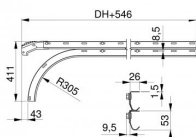

43007-2500

Horizontal trackset with short alu. curve HOME H=2500

This information is subject to change. Check our website for updates. This document was generated on 2026-06-19

01:04 GMT...

This information is subject to change. Check our website for updates. This document was generated on 2026-06-19

01:04 GMT...

Unit	Pair
Box	25
Pallet	50
Weight (kg)	10.5

Product description

This article comes in two different versions. Depending on the stock you will either receive V1 or V2. Below you will find a description of the version differences.

43007 & 43008 V2

- 2 different rails
- Upper rail old design
- Lower rail (curve) with safety edge
- Alignment profile 235037

V1

V2