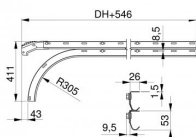

Unit	Pair
Box	25
Pallet	50
Weight (kg)	10.5

Product description

This article comes in two different versions. Depending on the stock you will either receive V1 or V2. Below you will find a description of the version differences.

Please note that the rails have a slightly different geometry than our latest version, but remain 100% compatible with the HOME door system.

43007 & 43008 V1

- 2 identical rails
- Alignment profile 235037

43007 & 43008 V2

- 2 different rails
- Upper rail old design
- Lower rail (curve) with safety edge
- Alignment profile 235037

V1