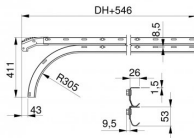

43007-2500

Horizontal trackset with short alu. curve HOME H=2500

Unit	Pair
Box	25
Pallet	50
Weight (kg)	10.5

Product description

This article comes in two different versions. Depending on the stock you will either receive V1 or V2. Below you will find a description of the version differences.

Please note that the rails have a slightly different geometry than our latest version, but remain 100% compatible with the HOME door system.

43007 & 43008 V1

- 2 identical rails
- Alignment profile 235037

43007 & 43008 V2

- 2 different rails
- Upper rail old design
- Lower rail (curve) with safety edge
- Alignment profile 235037

V1

V2