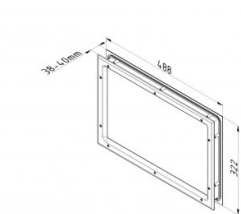

## 840616

Window 466x300/424x258 mm, black, -sealed glass-

<b>Unit</b>	Piece
<b>Box</b>	8
<b>Pallet</b>	256
<b>Weight (kg)</b>	1.46

### Product description

Sight dimensions (b x h): 424 x 258 mm.

Cutting dimensions (b x h): 466 x 300 mm.

Window consists of an outer frame with glued 2mm PMMA glass, which is completely sealed.

Condensation or penetrating of dust is not possible.

Butyl seal for max 0.5 mm unevenness.

Greater unevenness (ie panel with dents) will need additional seal.

Material frame: Polystyrene, black with wood grain finish.

### Technical information

<b>Color</b>	Black
<b>Application area</b>	Industrial
<b>Maximum tightening torque (Nm)</b>	1.6
<b>Panel thickness (mm)</b>	40
<b>Dimension</b>	300*466/258*424
<b>Material finish</b>	Polypropylene - grained
<b>Glazing</b>	PMMA Sealed
<b>Window type</b>	Rounded corners
<b>Screws included</b>	