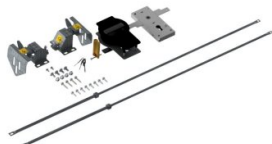

280111

Cylinder lock complete set

Unit	Piece
Box	2
Pallet	15
Weight (kg)	3.44

Product description

Cylinder lock suitable for residential doors with 38-42 mm panels. This complete set is suitable for doors with a maximum width of 2700 mm. For doors with a width between 2700 mm and 5000 mm a separate rod connection (280104-2350) is required. Including fasteners.

Application: HOME-X, HOME-F, HOME-R, SF200, SFR200 & SRR70.

Technical information

Euro_Cylinder

Surface finish Black

HOME-F

HOME-R

HOME-X

Residential