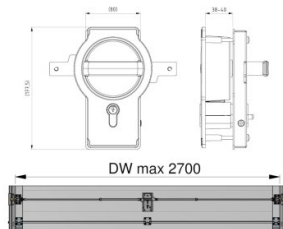

280111

Cylinder lock complete set

Unit	Piece
Box	2
Pallet	15
Weight (kg)	3.44

Product description

Cylinder lock suitable for residential doors with 38-42 mm panels. This complete set is suitable for doors with a maximum width of 2700 mm. For doors with a width between 2700 mm and 5000 mm a separate rod connection (280104-2350) is required. Including fasteners.