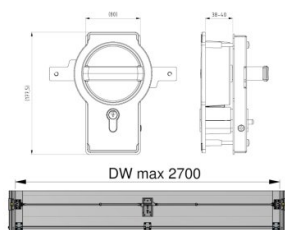

280111

Cylinder lock complete set

Unit	Piece
Box	2
Pallet	15
Weight (kg)	3.44

Product description

Cylinder lock suitable for residential doors with 38-42 mm panels. This complete set is suitable for doors with a maximum width of 2700 mm. For doors with a width between 2700 mm and 5000 mm a separate rod connection (280104-2350) is required. Including fasteners.