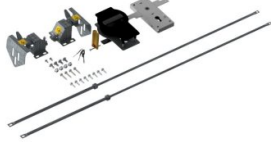

280111

Cylinder lock complete set

Unit	Piece
Box	2
Pallet	15
Weight (kg)	3.44

Product description

Cylinder lock suitable for residential doors with 38-42 mm panels. This complete set is suitable for doors with a maximum width of 2700 mm. For doors with a width between 2700 mm and 5000 mm a separate rod connection (280104-2350) is required. Including fasteners.

Application: HOME-X, HOME-F, HOME-R, SF200, SFR200 & SRR70.

Technical information

Euro_Cylinder	
Surface finish	Black
HOME-F	
HOME-R	
HOME-X	
Residential	